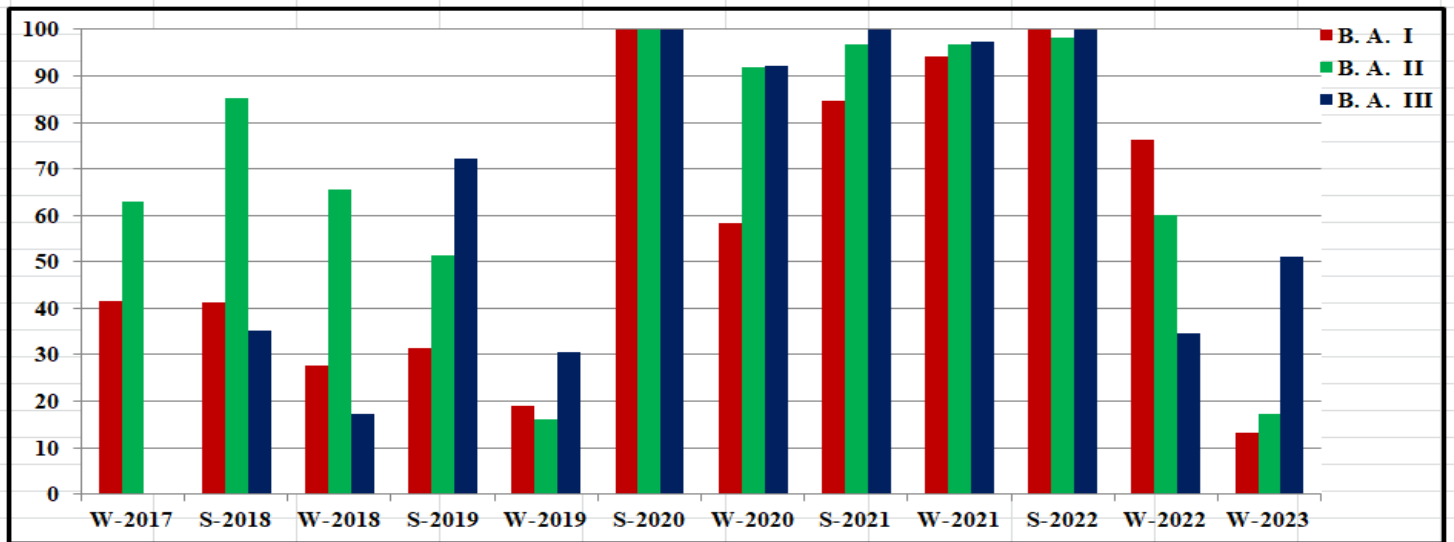

Department of English