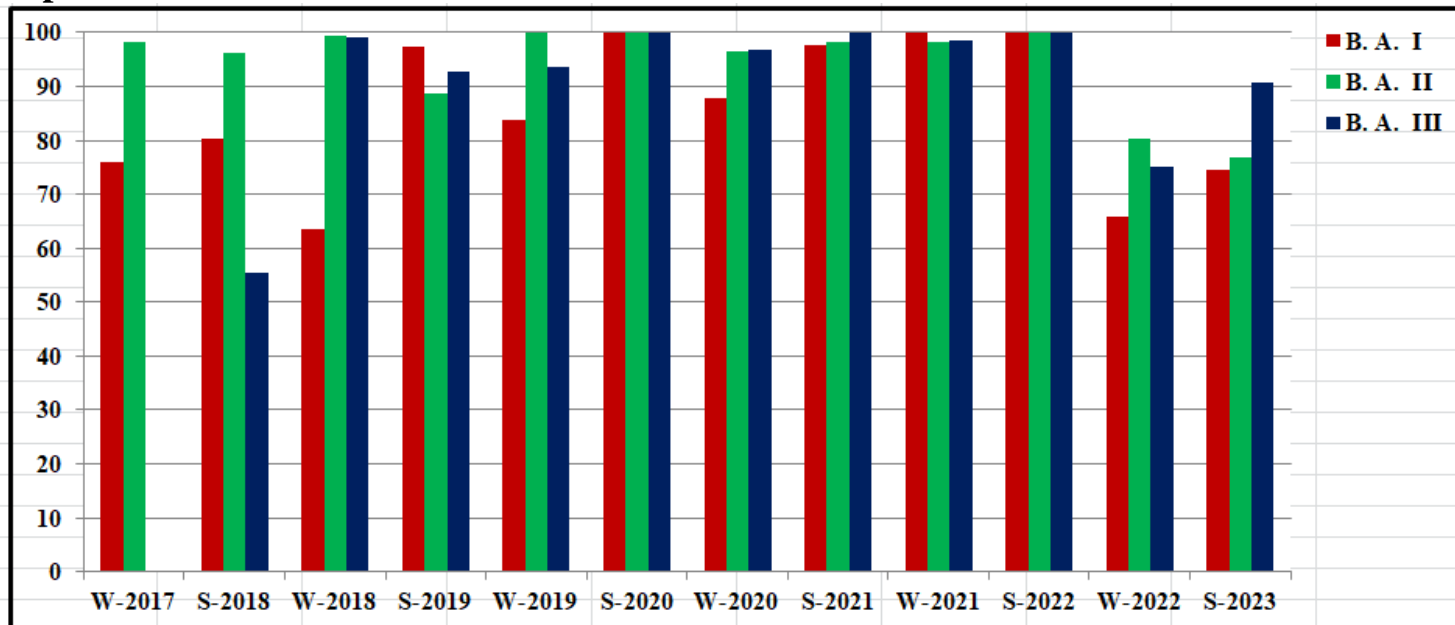

BHAWABHUTI MAHAVIDYALAYA AMGAON

Result Analysis (Passing Percentages)

Arts Faculty

Department of Political Science

Department of Economics

Department of Home Economics

Department of History

Department of English: (English Literature)