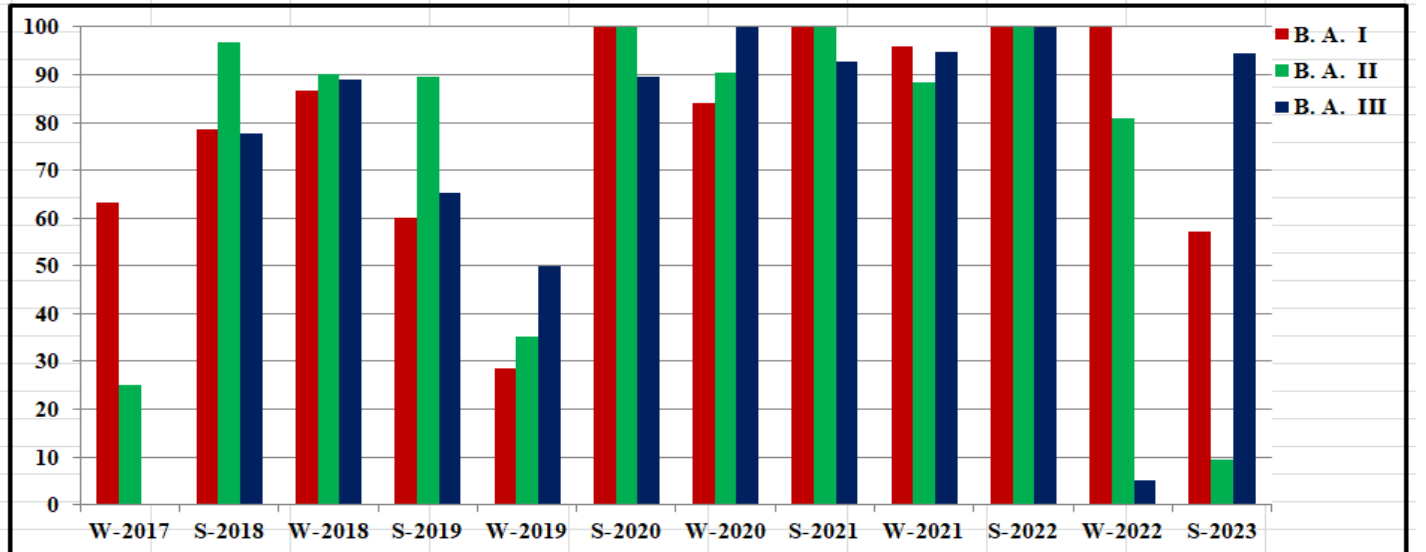

BHAWABHUTI MAHAVIDYALAYA AMGAON

Result Analysis (Passing Percentages)

Arts Faculty

Department of Political Science

Department of Economics

Department of Home Economics

Department of History

Department of English: (English Literature)