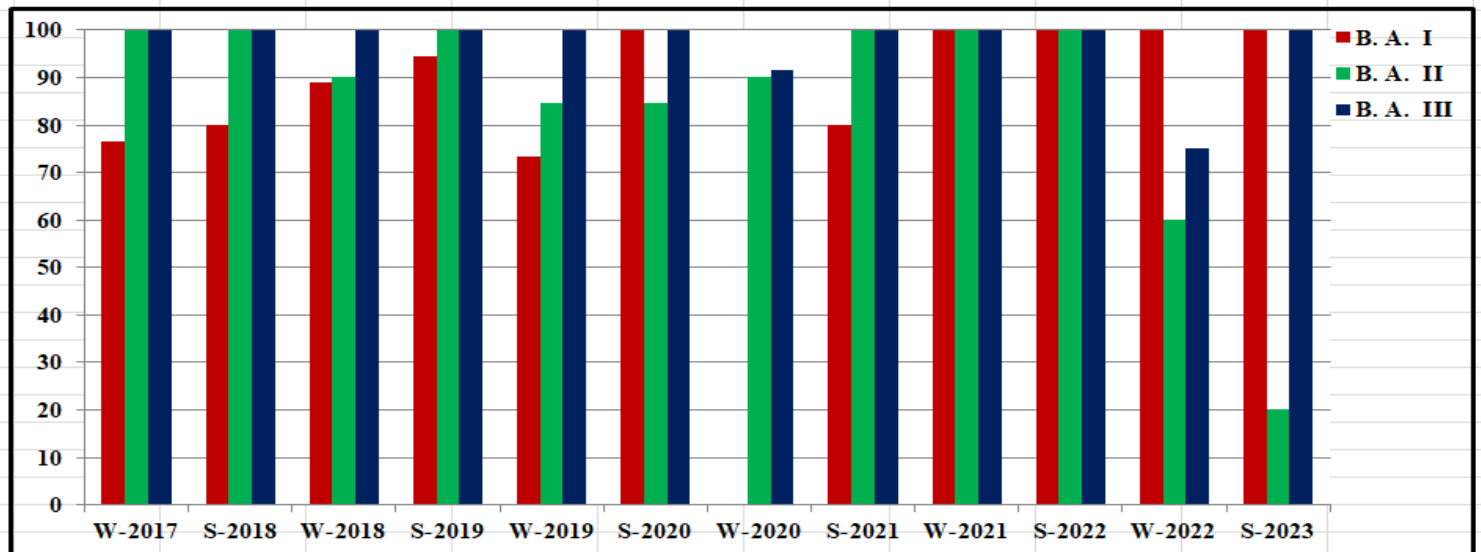

Department of Hindi