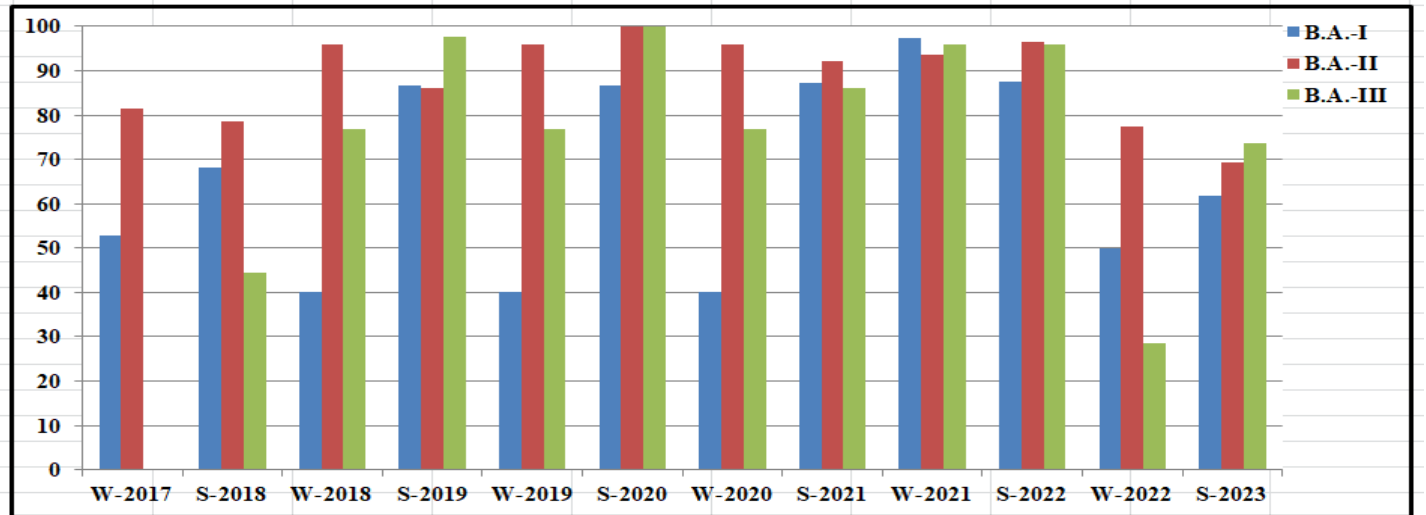

BHAWABHUTI MAHAVIDYALAYA AMGAON

Result Analysis (Passing Percentages)

Arts Faculty

Department of Political Science

Department of Economics

Department of Home Economics

Department of History

Department of English: (English Literature)