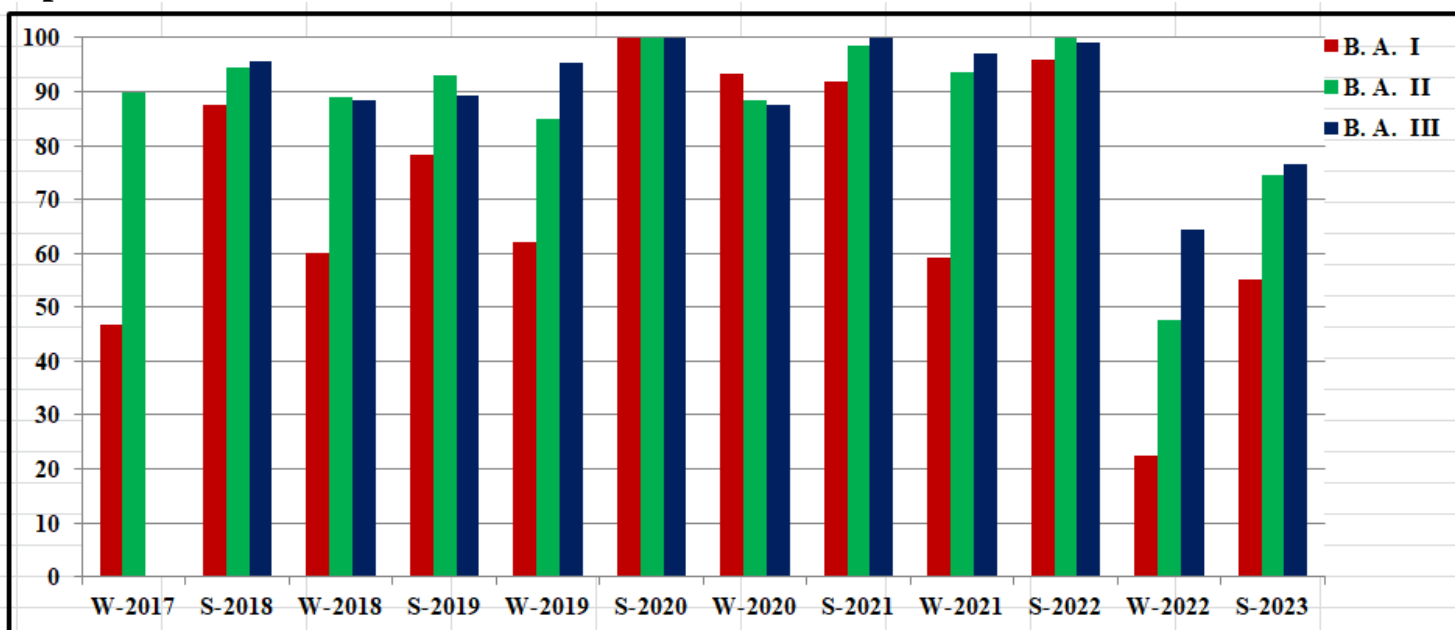

BHAWABHUTI MAHAVIDYALAYA AMGAON

Result Analysis (Passing Percentages)

Arts Faculty

Department of Political Science

Department of Economics

Department of Home Economics

Department of History

Department of English: (English Literature)