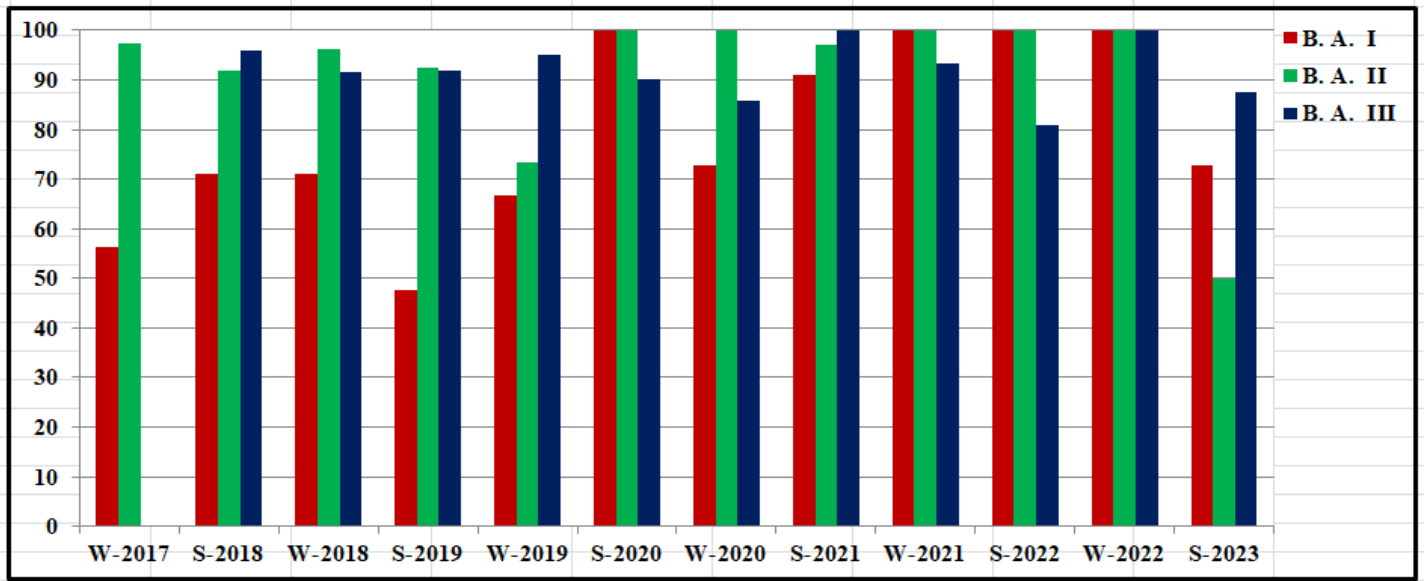

BHAWABHUTI MAHAVIDYALAYA AMGAON

Result Analysis (Passing Percentages)

Arts Faculty

Department of Political Science

Department of Economics

Department of Home Economics

Department of History

Department of English: (English Literature)